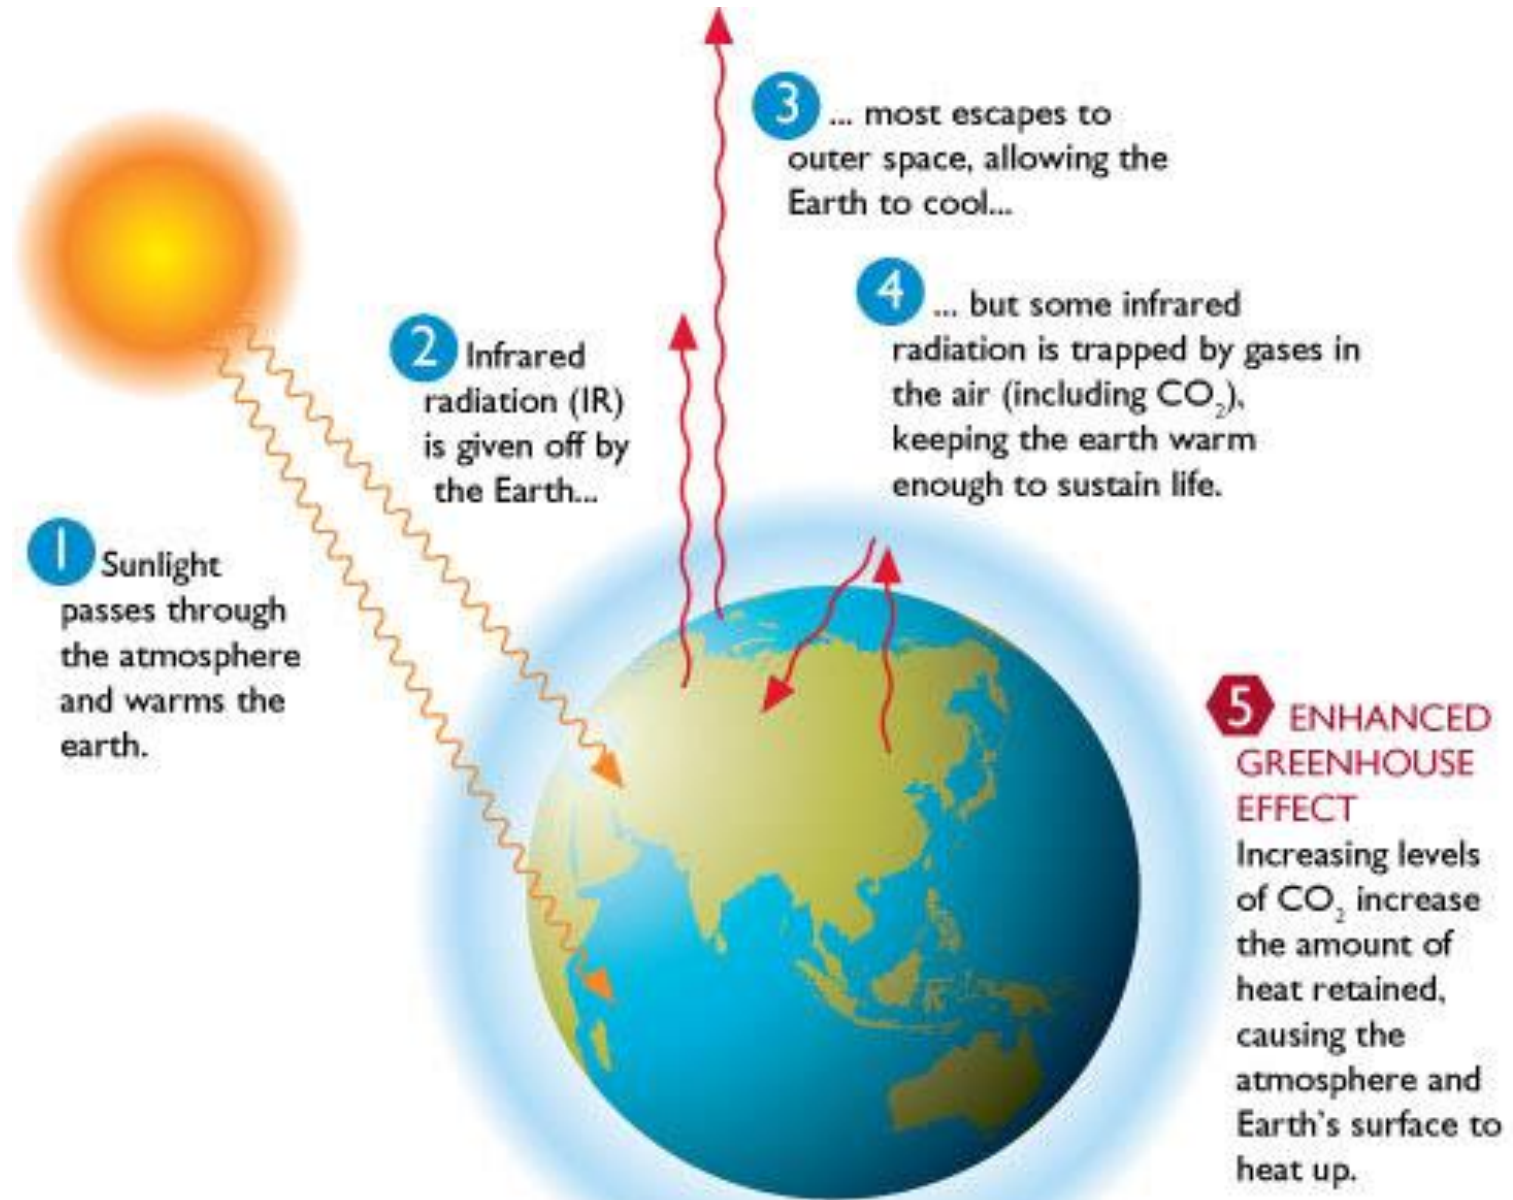

Introduction to Climate Change

Dr. Adrian Champion
Department of Meteorology
University of Reading
@ajchampionuk

Computer Simulations of Climate

Changes in summer Central England Temperature

European 2003 summer temperatures: University of Reading

normal by 2040s, cool by 2060s ?