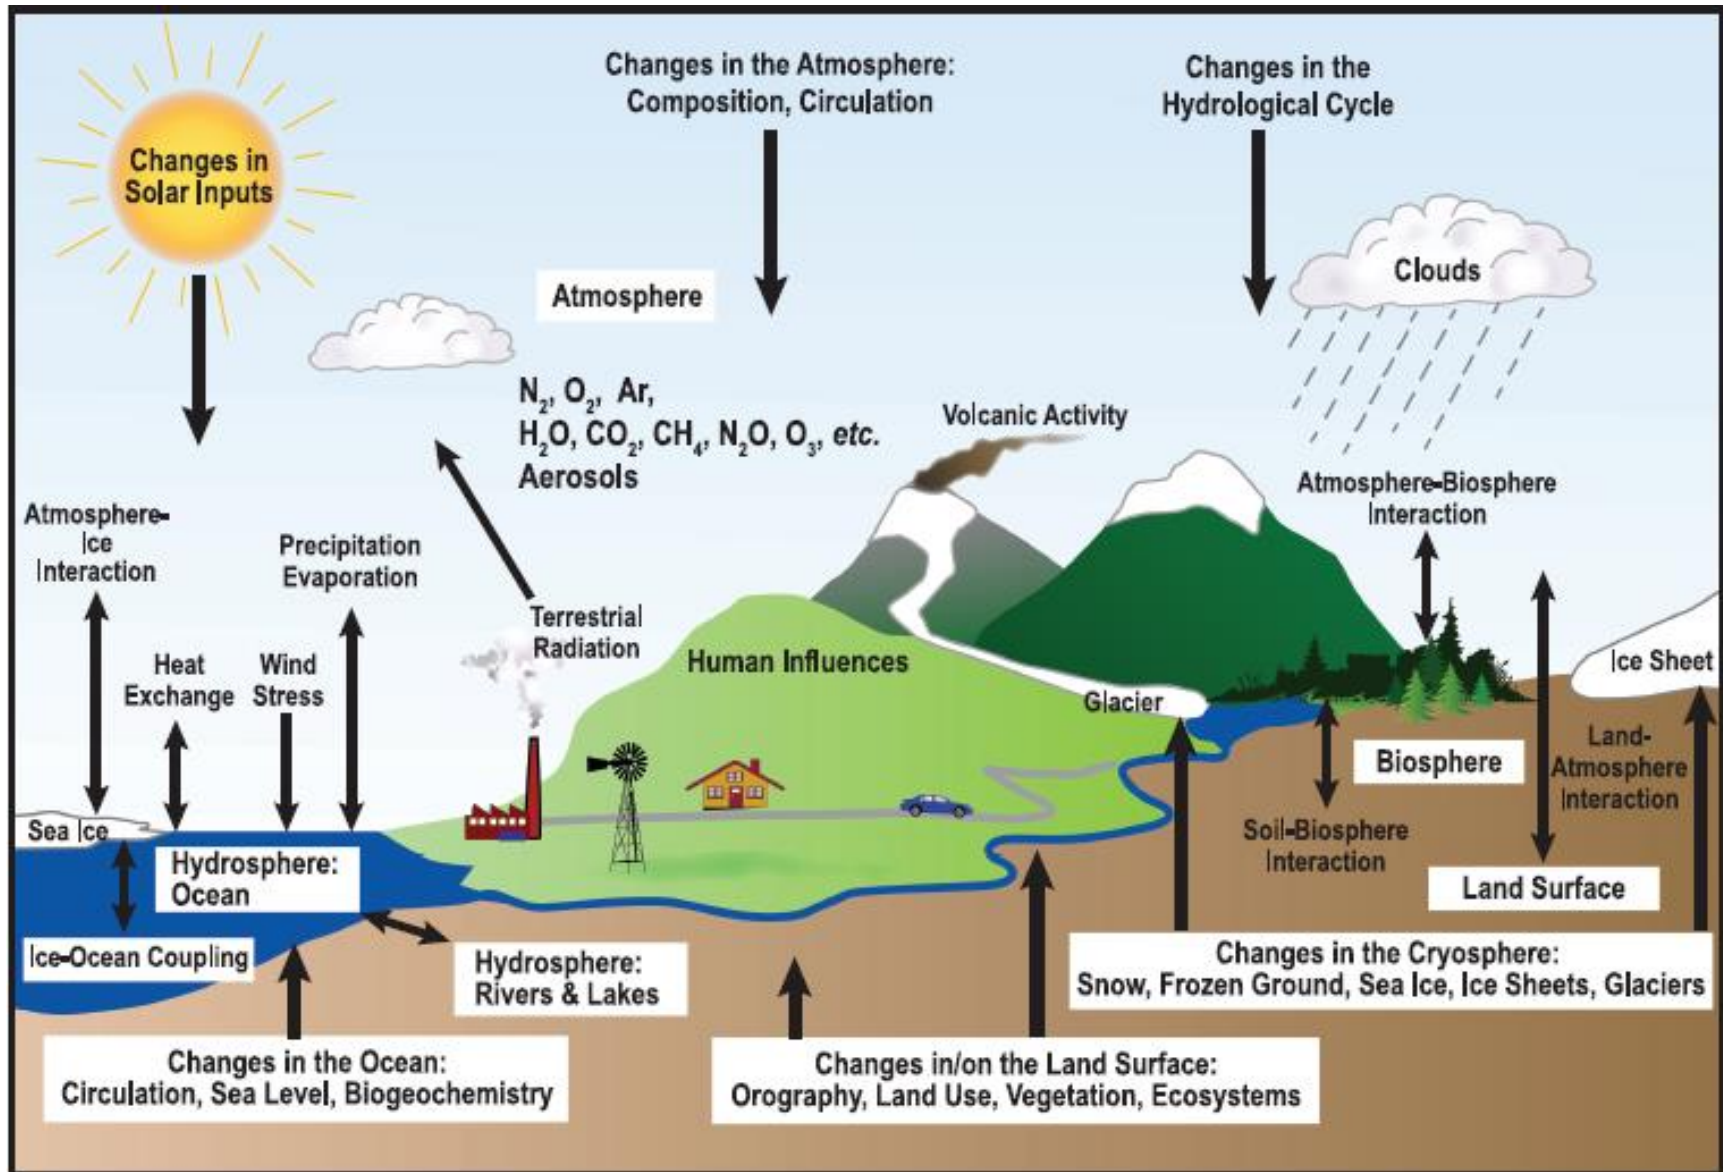

Introduction to Climate Change

Dr. Adrian Champion
Department of Meteorology
University of Reading
@ajchampionuk

Computer Simulations of Climate

Changes in summer Central England Temperature

European 2003 summer temperatures: University of Reading

normal by 2040s, cool by 2060s ?