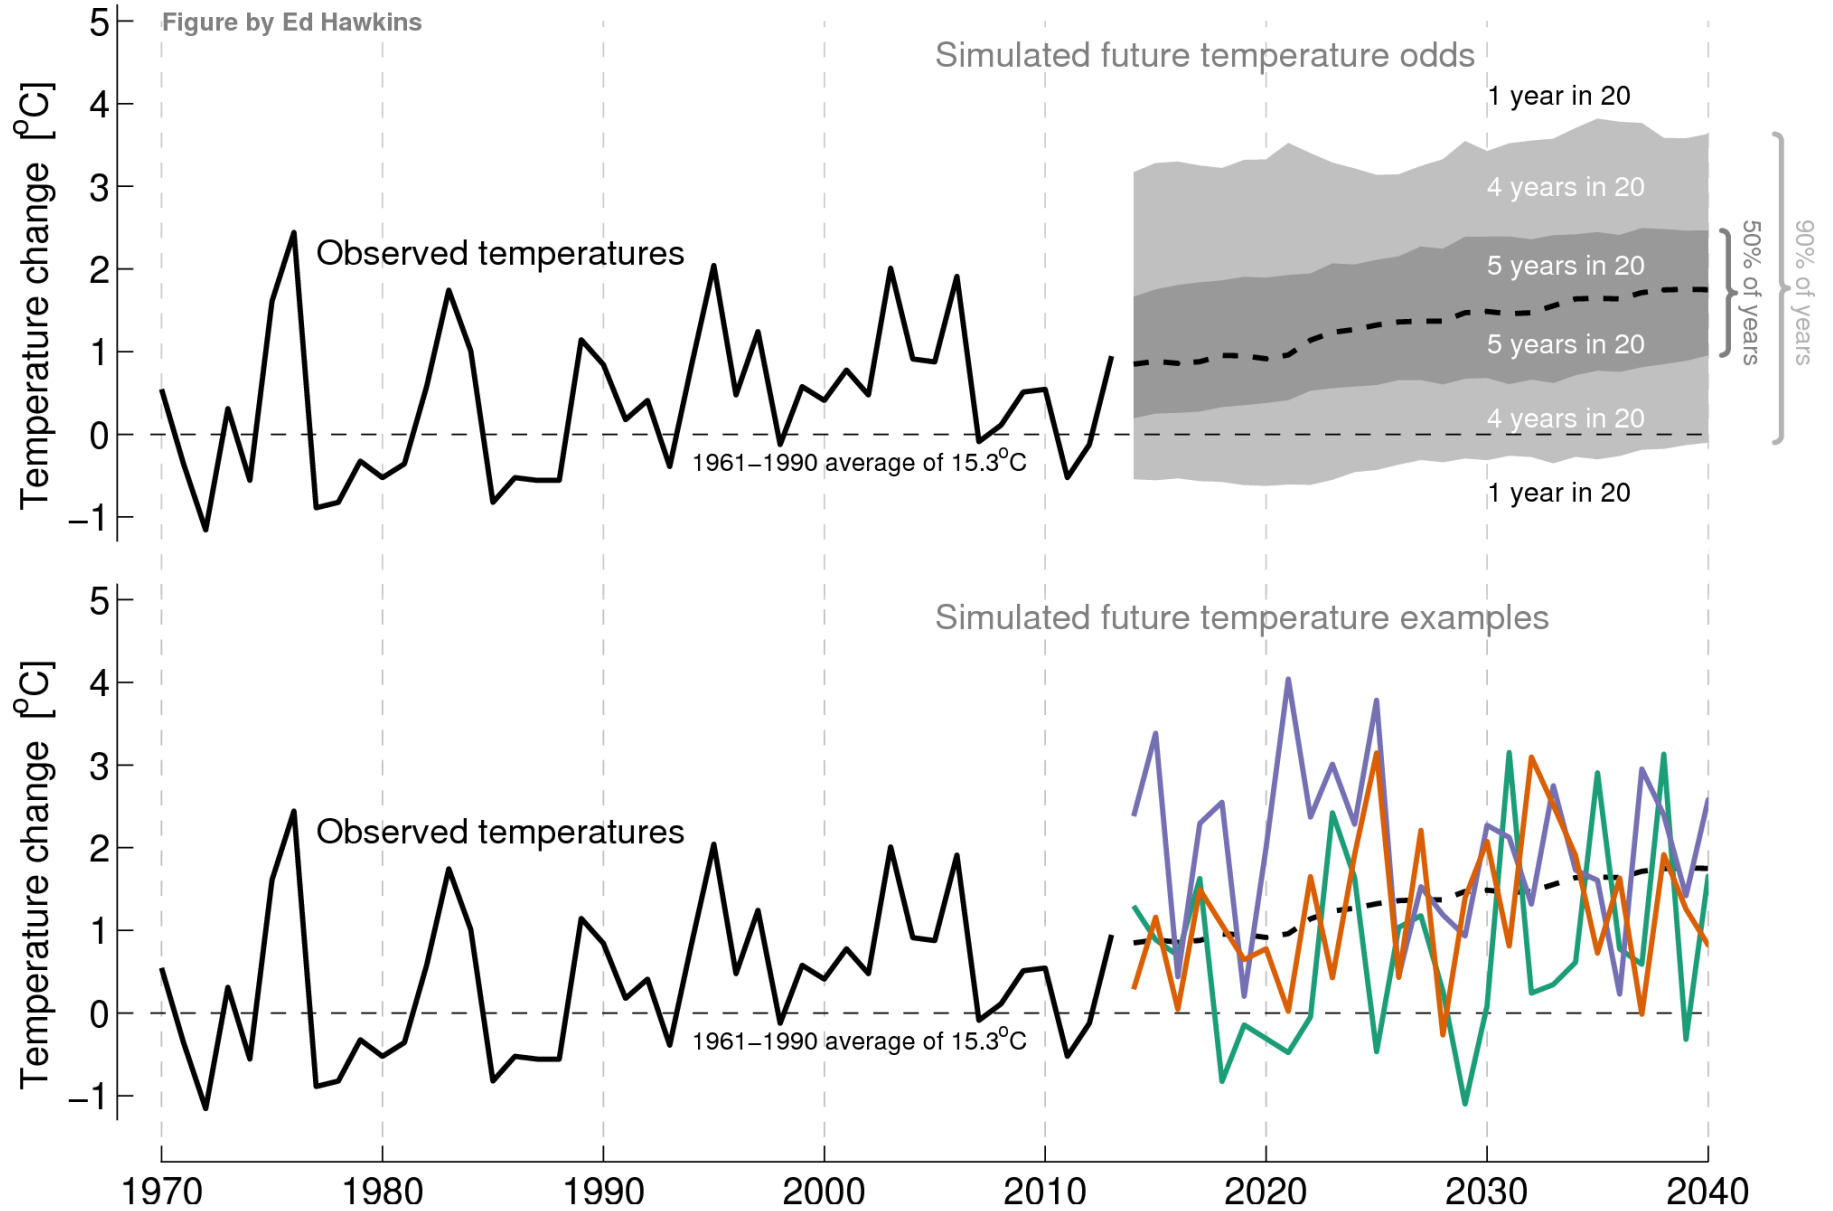

Changes in summer Central England Temperature